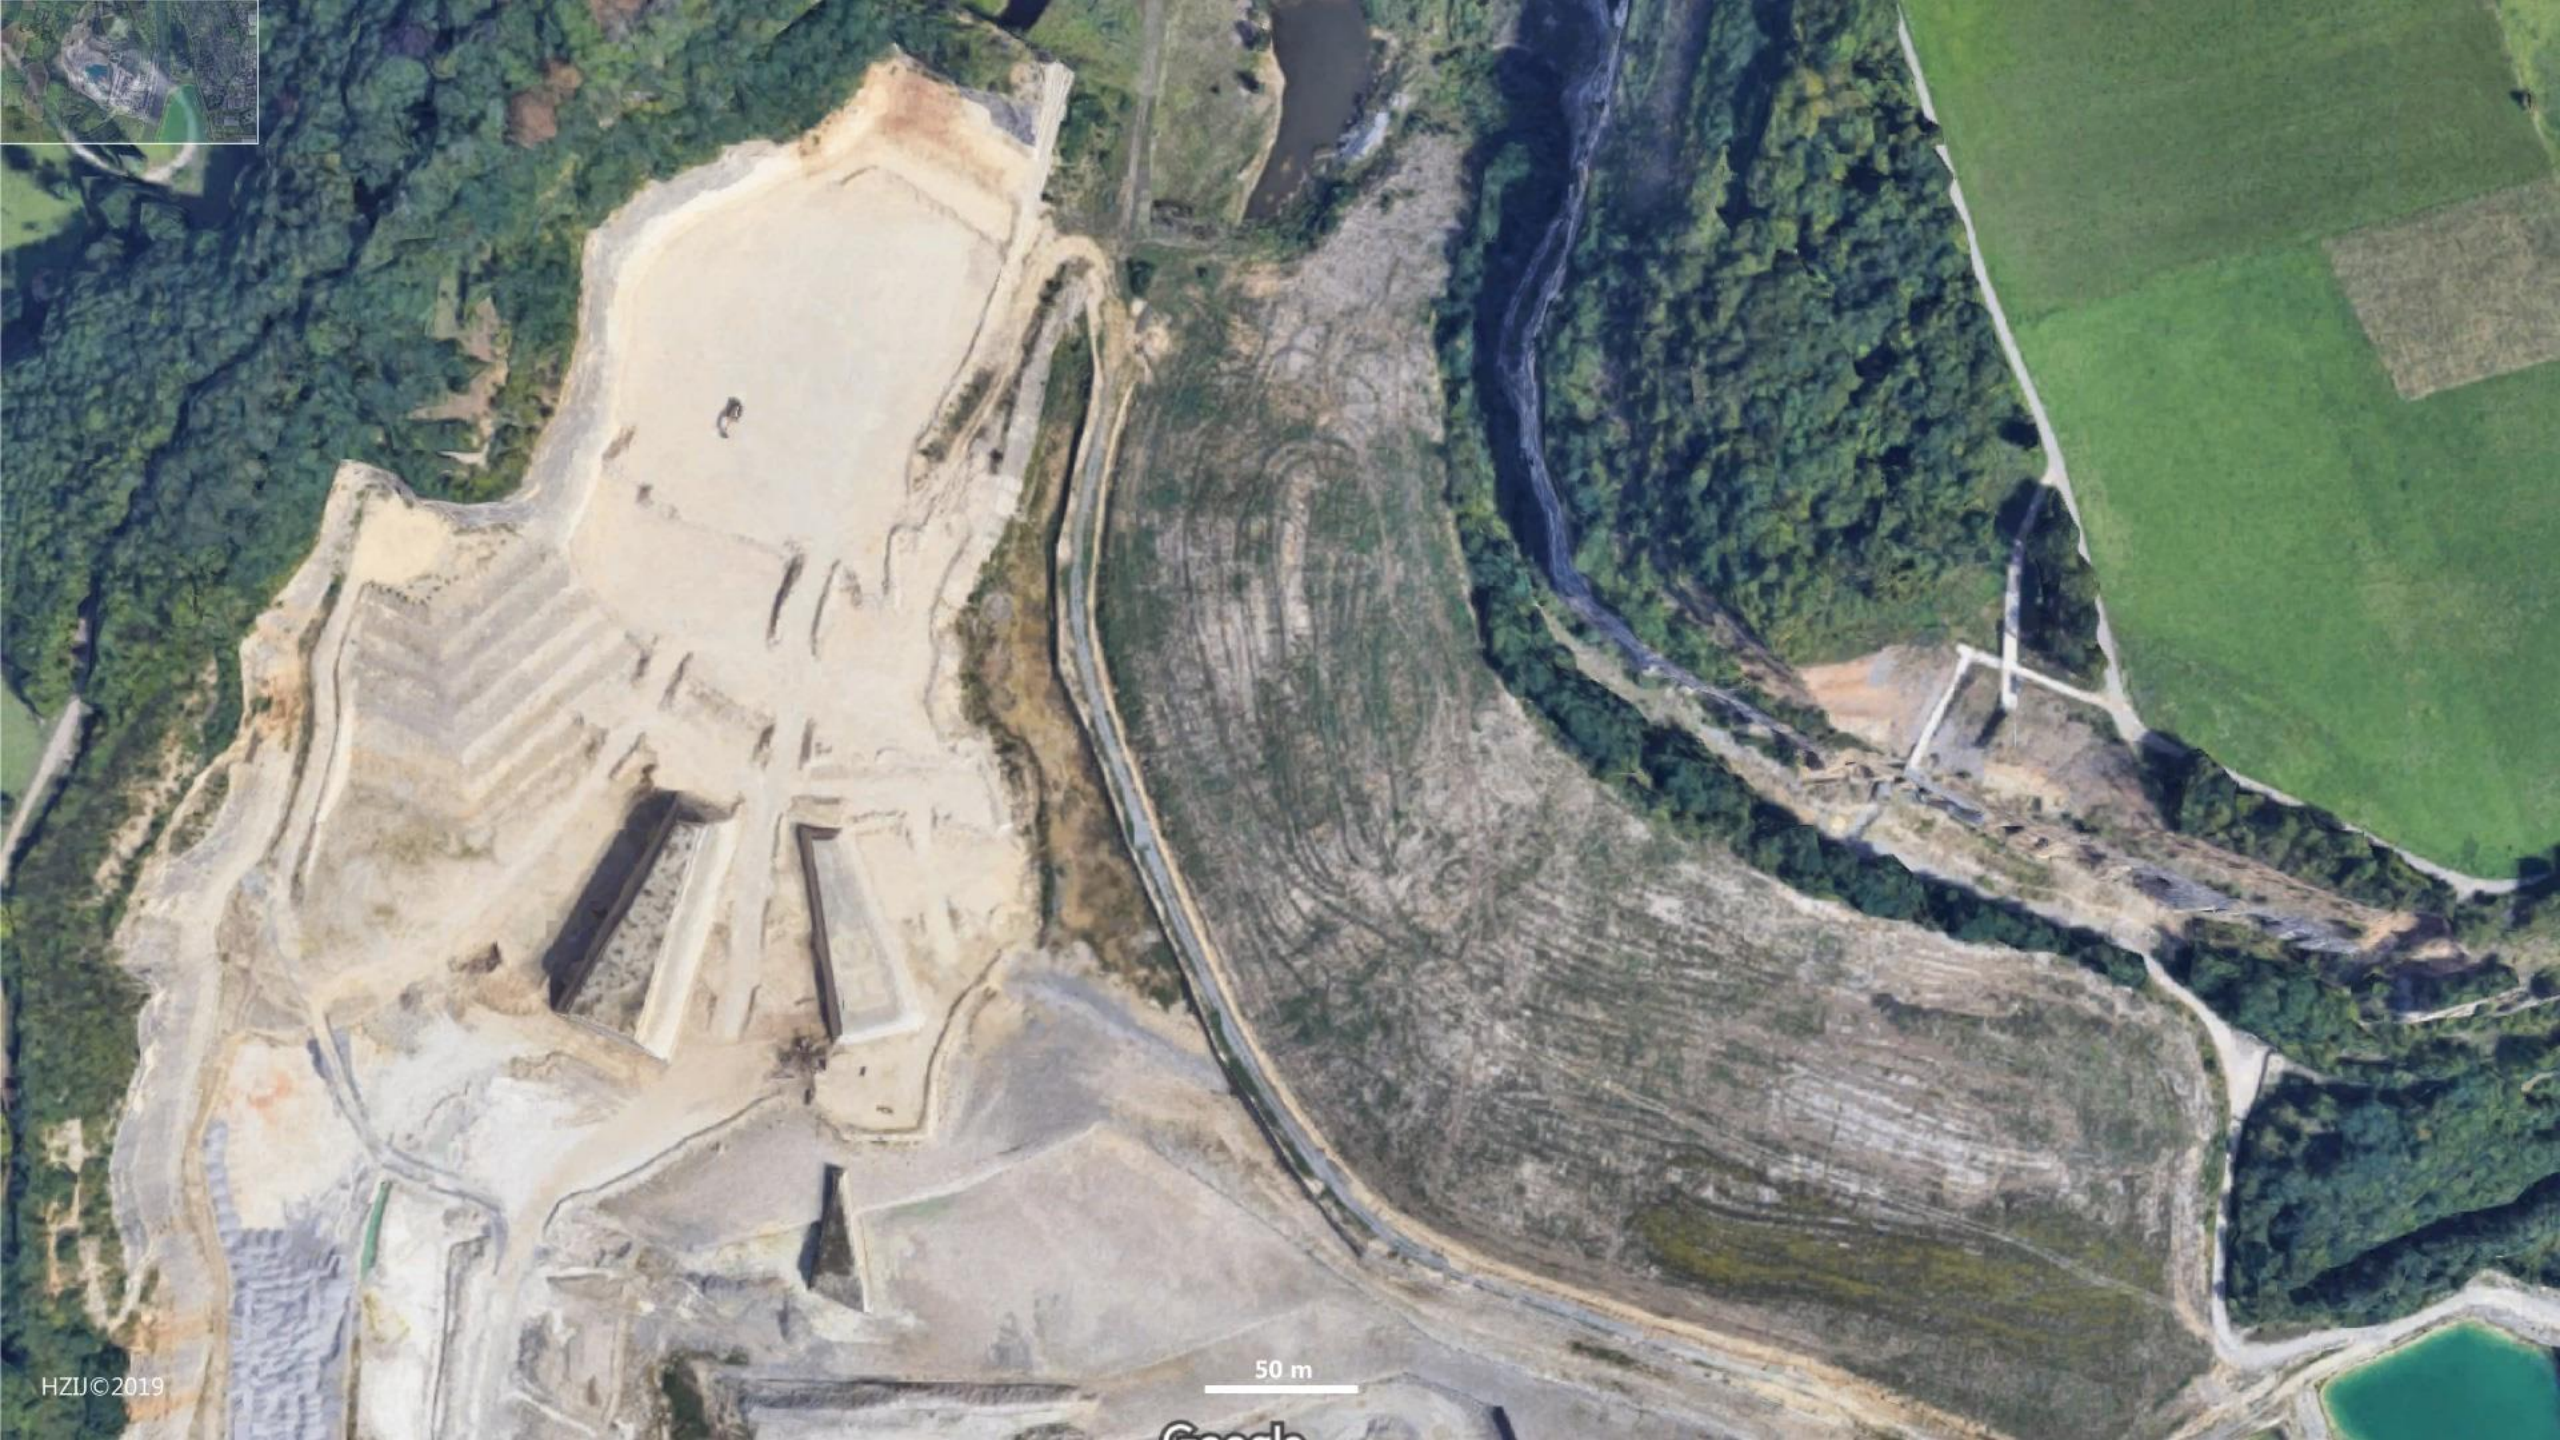

200 m

50 m

Google

A collection of various fossils, including shells and a large branching fossil, displayed on a dark, textured surface. The fossils are arranged in a grid-like pattern. The central text 'VUURSTENEN' is overlaid on a semi-transparent blue rectangle.

VUURSTENEN

2 km

Google