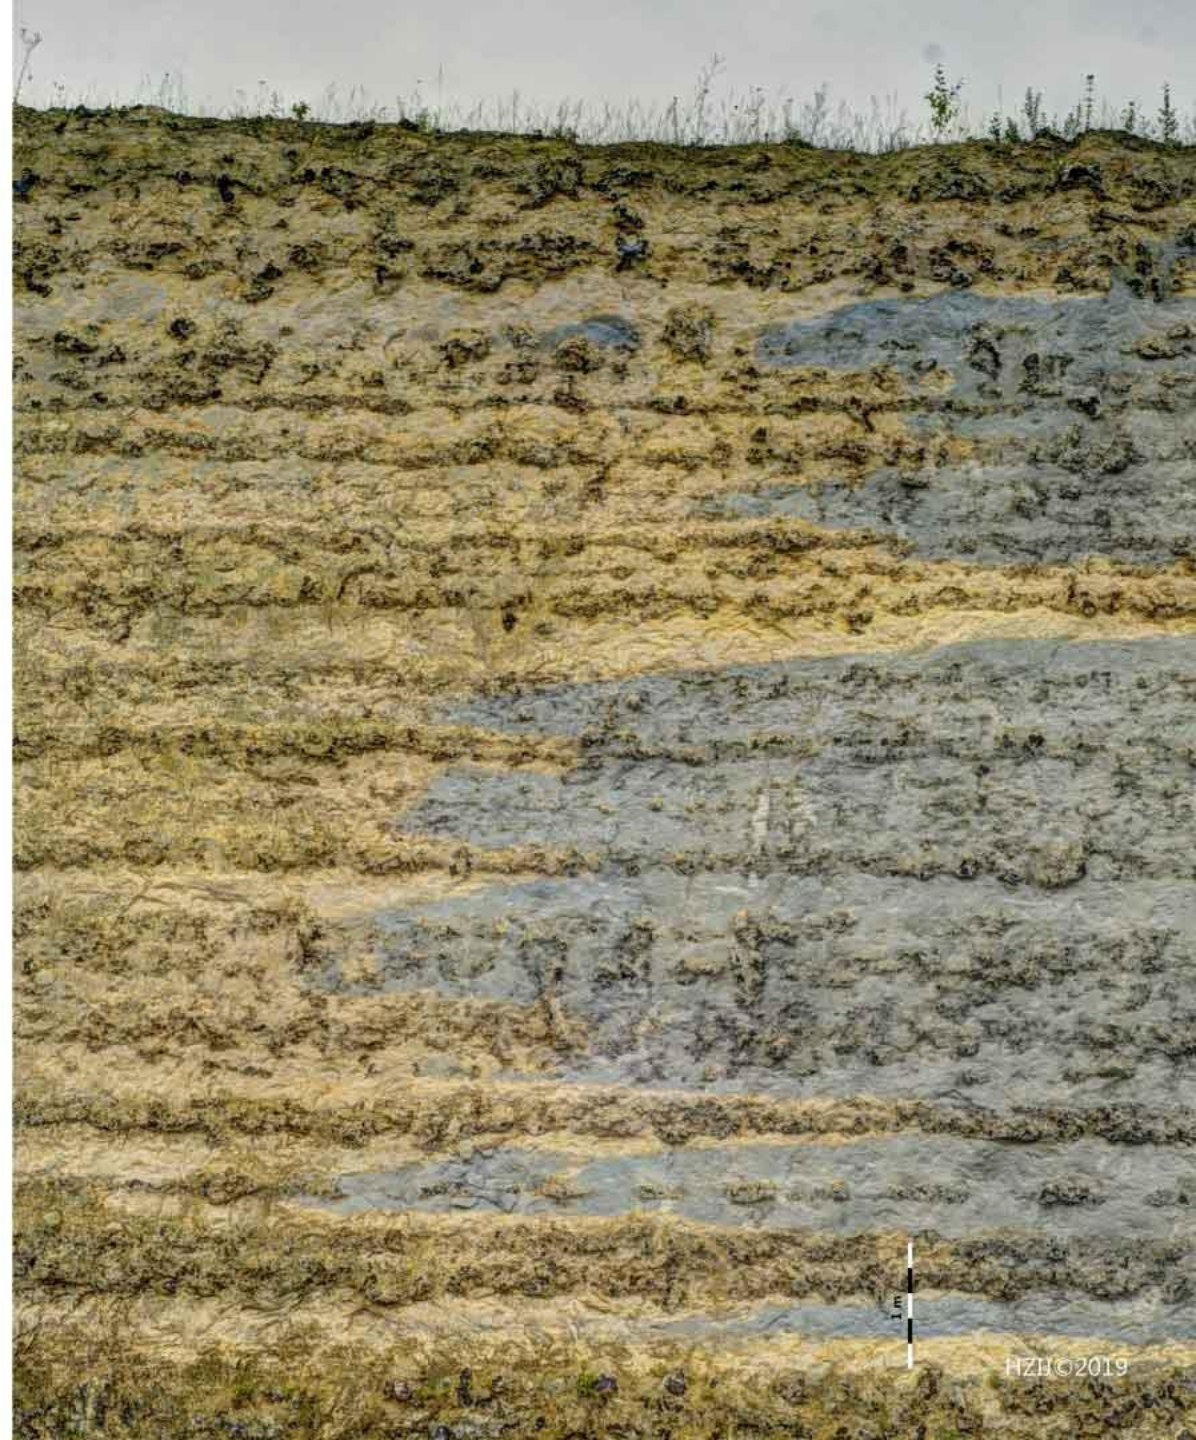

FORMATIE VAN GULPEN

KALKSTEEN VAN LIXHE 3

III-f-10

III-f-9

III-f-8

III-f-7

III-f-6

III-f-5

III-f-4

III-f-3

III-f-2

III-f-1

HORIZONT
VAN
NIVELLE

5 m

HORIZONT
VAN
BOIRS